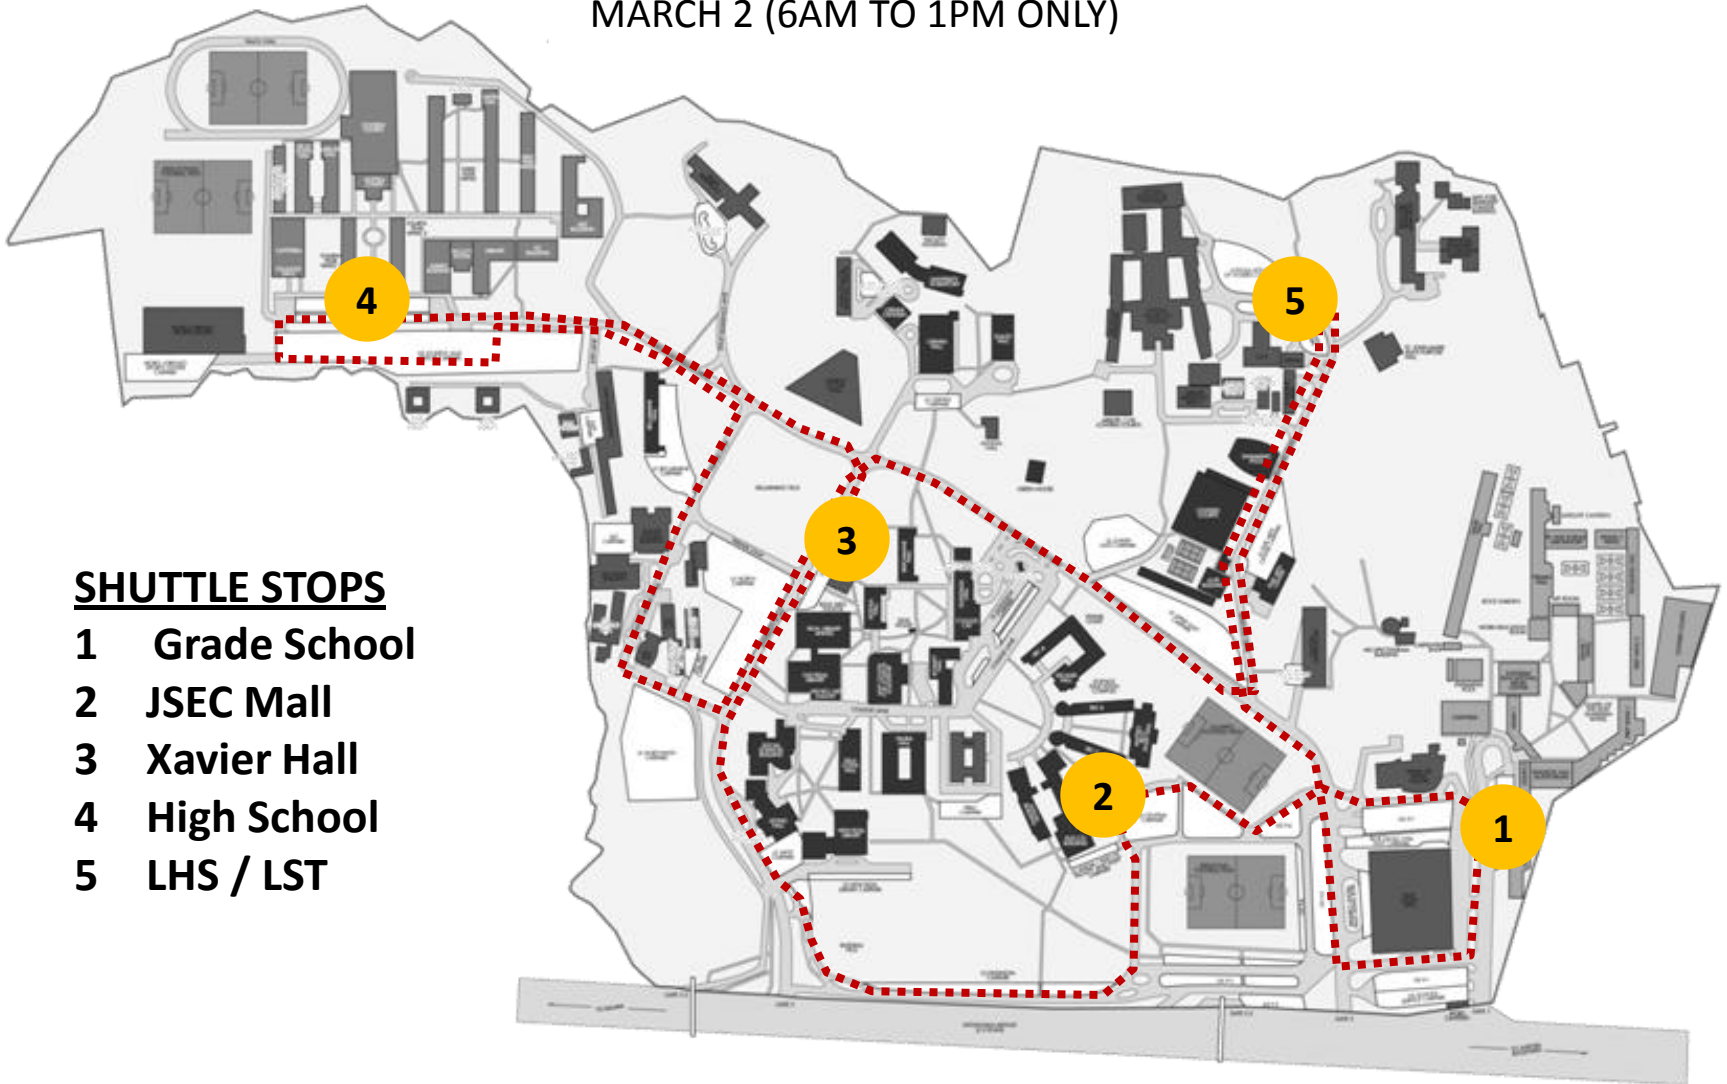

# ATENEO SHUTTLE SYSTEM

EXTENDED OPERATIONS  
FEBRUARY 28 AND MARCH 1 (6AM TO 6PM ONLY)  
MARCH 2 (6AM TO 1PM ONLY)

## SHUTTLE STOPS

- 1 Grade School
- 2 JSEC Mall
- 3 Xavier Hall
- 4 High School
- 5 LHS / LST